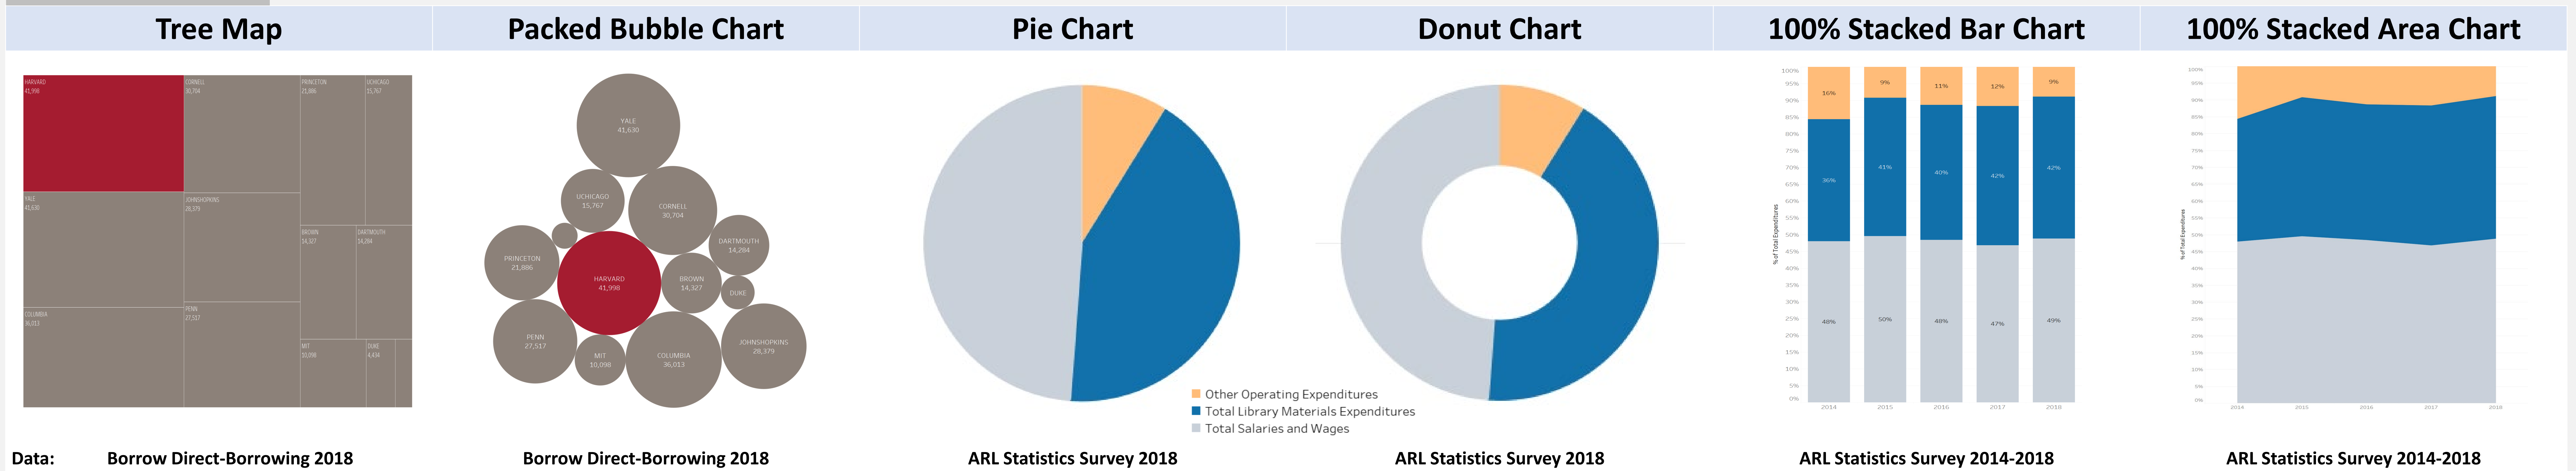

Data Visualization and Chart Types

Kyung-Im (Kim) Noh & Rachel Lewellen, Assessment and Program Management, Harvard Library

Composition

Distribution

Relationship

Comparison