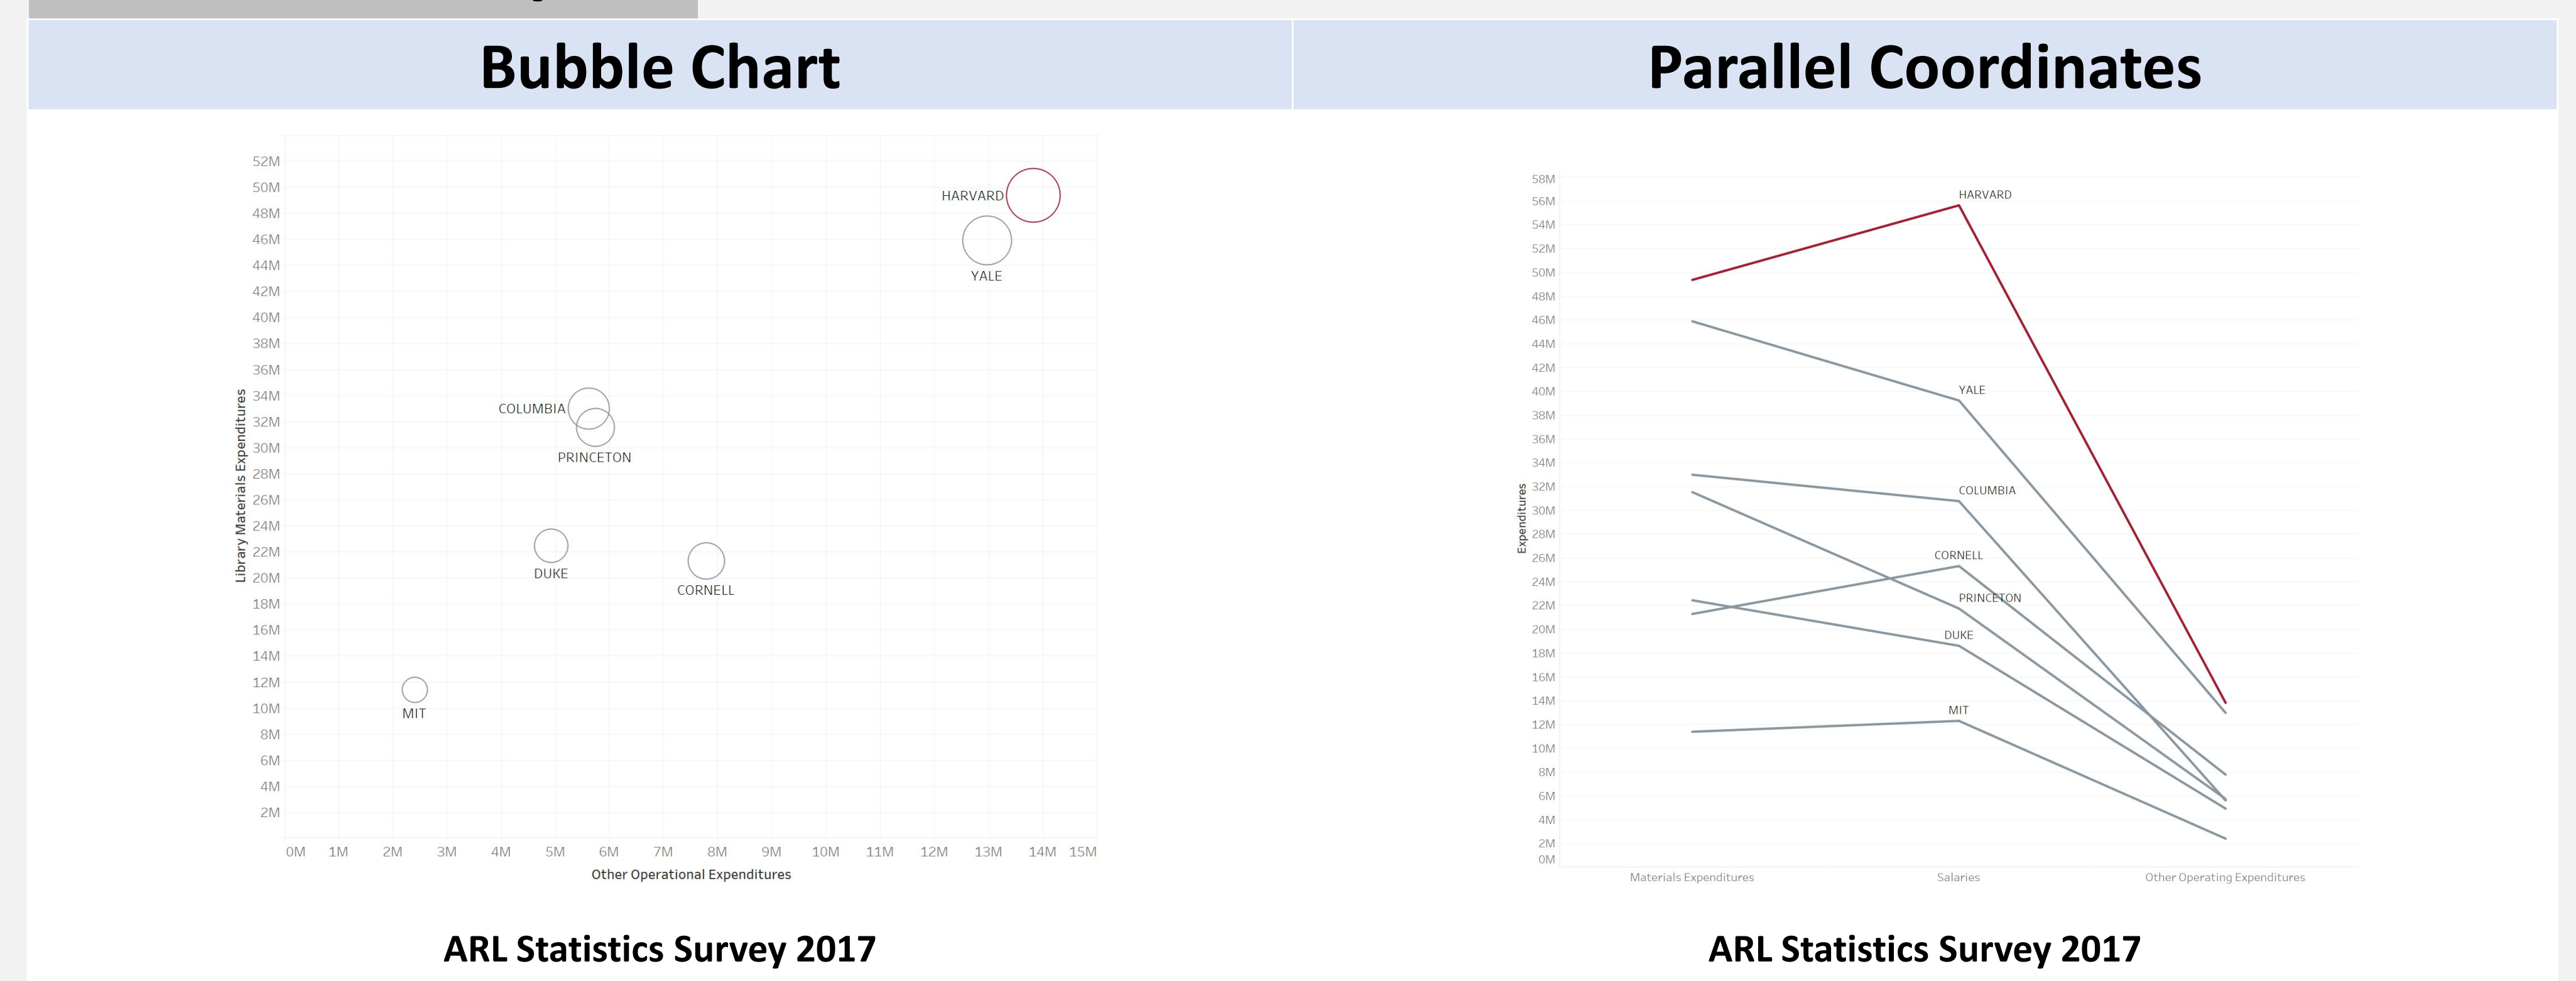

Data Visualization and Chart Types

Kyung-Im (Kim) Noh & Rachel Lewellen, Assessment and Program Management, Harvard Library

Composition

Distribution

Relationship

Comparison