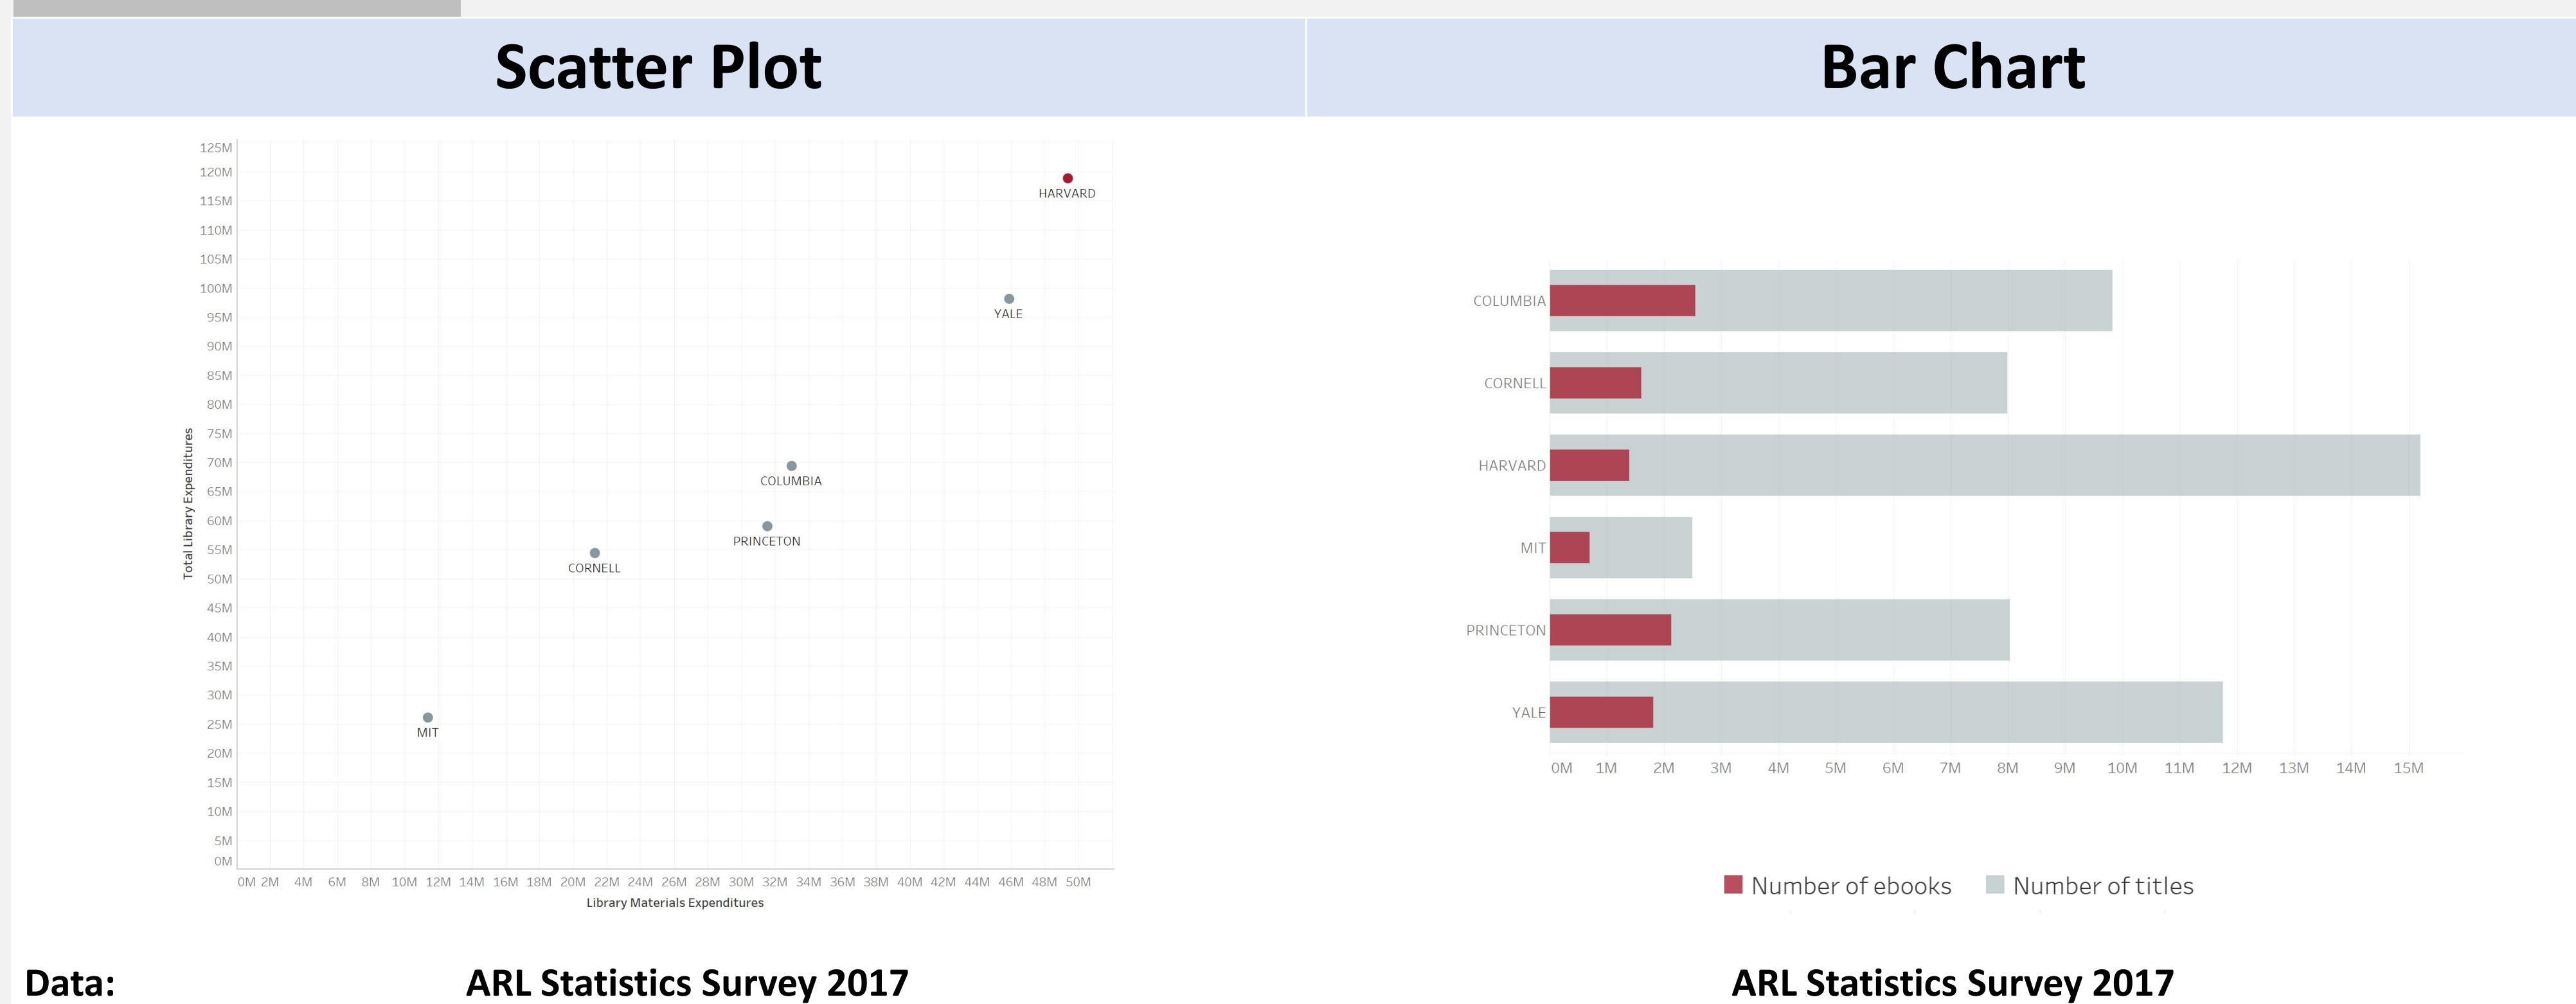

Data Visualization and Chart Types

Kyung-Im (Kim) Noh & Rachel Lewellen, Assessment and Program Management, Harvard Library

Composition

Distribution

Relationship

Comparison